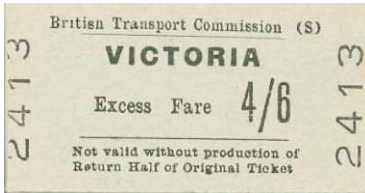

233

234

**THEME 3: SOUTHERN REGION LONDON TERMINI EXCESS FARE TICKETS PRICED AT £2.00 EACH**

235

236

237

238

239