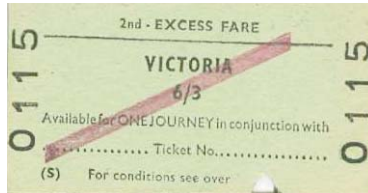

233

234

**THEME 3: SOUTHERN REGION LONDON TERMINI EXCESS FARE TICKETS PRICED AT £2.00 EACH**

235

236

237

238

239