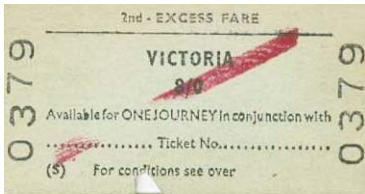

THEME 3: SOUTHERN REGION LONDON TERMINI EXCESS FARE TICKETS PRICED AT £2.00 EACH

235

236

237

238

239

240

241

242

243

244

245

246

247

248

249

250

251

252