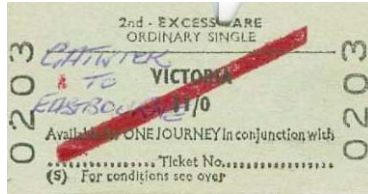

THEME 3: SOUTHERN REGION LONDON TERMINI EXCESS FARE TICKETS PRICED AT £2.00 EACH

235

236

237

238

239

240

241

242

243

244

245

246

247

248

249

250

251

252