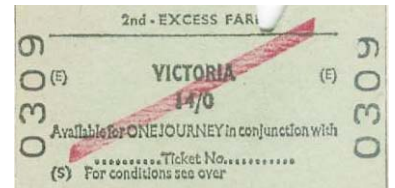

248

249

250

251

252

**THEME 3: SOUTHERN REGION LONDON TERMINI EXCESS FARE TICKETS PRICED AT £2.00 EACH**

253

254