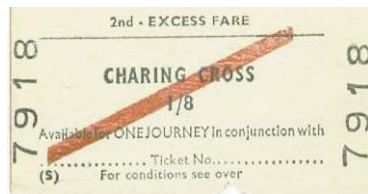

THEME 3: SOUTHERN REGION LONDON TERMINI EXCESS FARE TICKETS PRICED AT £2.00 EACH

199

200

201 To Clock House

202

203

204

205

206

3/9 fare

207

208

209

210

211

212

213

214

215

216