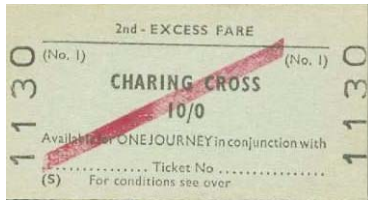

210

211

212

213

214

215

216

**THEME 3: SOUTHERN REGION LONDON TERMINI EXCESS FARE TICKETS PRICED AT £2.00 EACH**