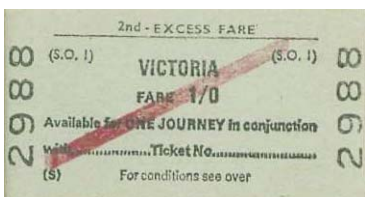

248

249

250

251

252

**THEME 3: SOUTHERN REGION LONDON TERMINI EXCESS FARE TICKETS PRICED AT £2.00 EACH**

253

254