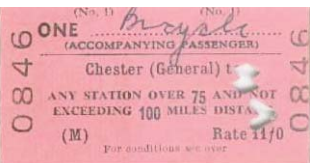

TICKETS PRICED AT £ 2.25 EACH

585

589